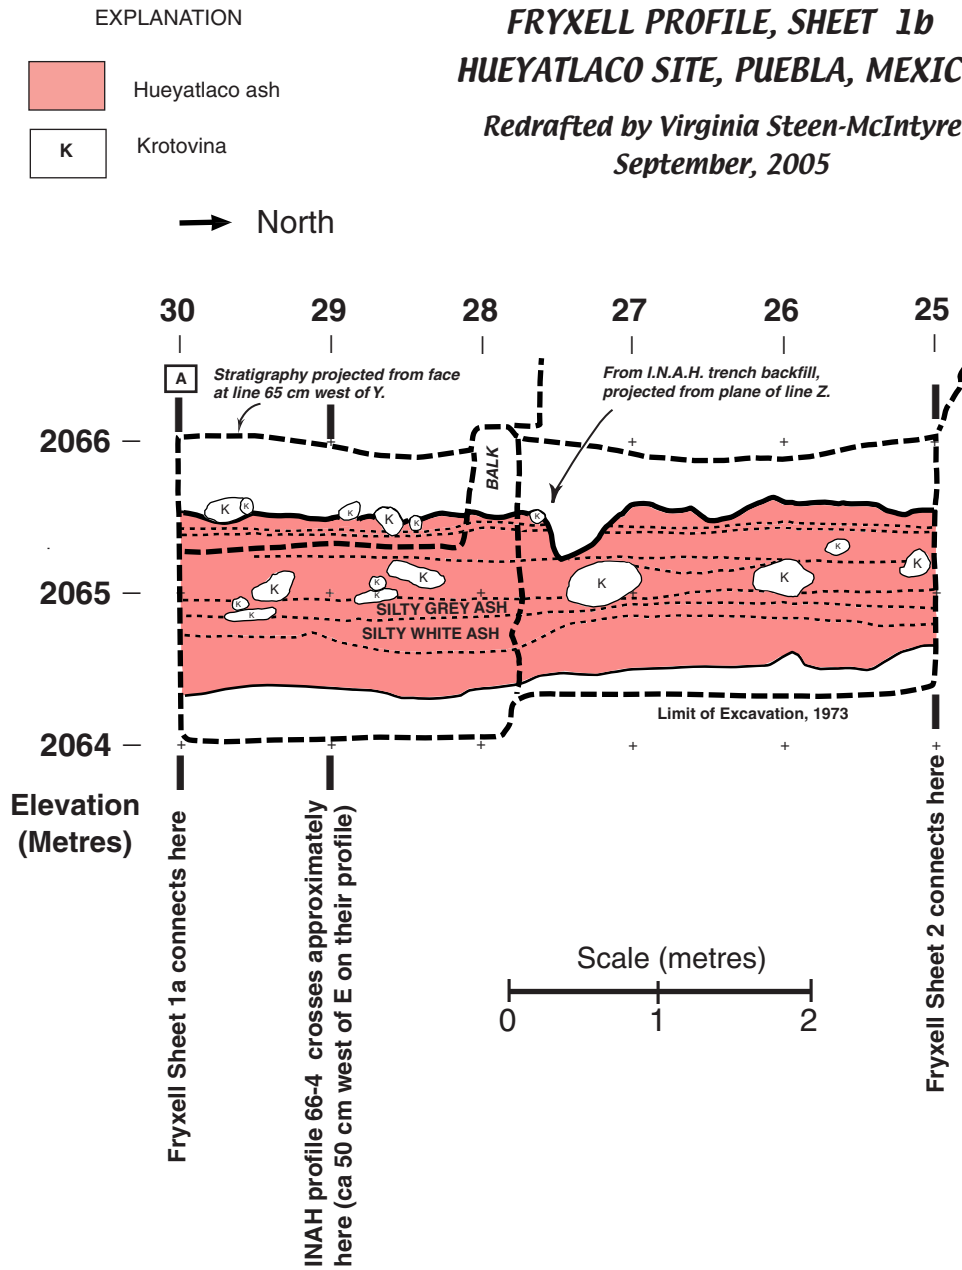

**1973**  
**FRYXELL PROFILE, SHEET 1b**  
**HUEYATLACO SITE, PUEBLA, MEXICO**

*Redrafted by Virginia Steen-McIntyre*  
*September, 2005*

(For best results, view profile at a scale of 1:50 (2 cm:1m) or larger.)